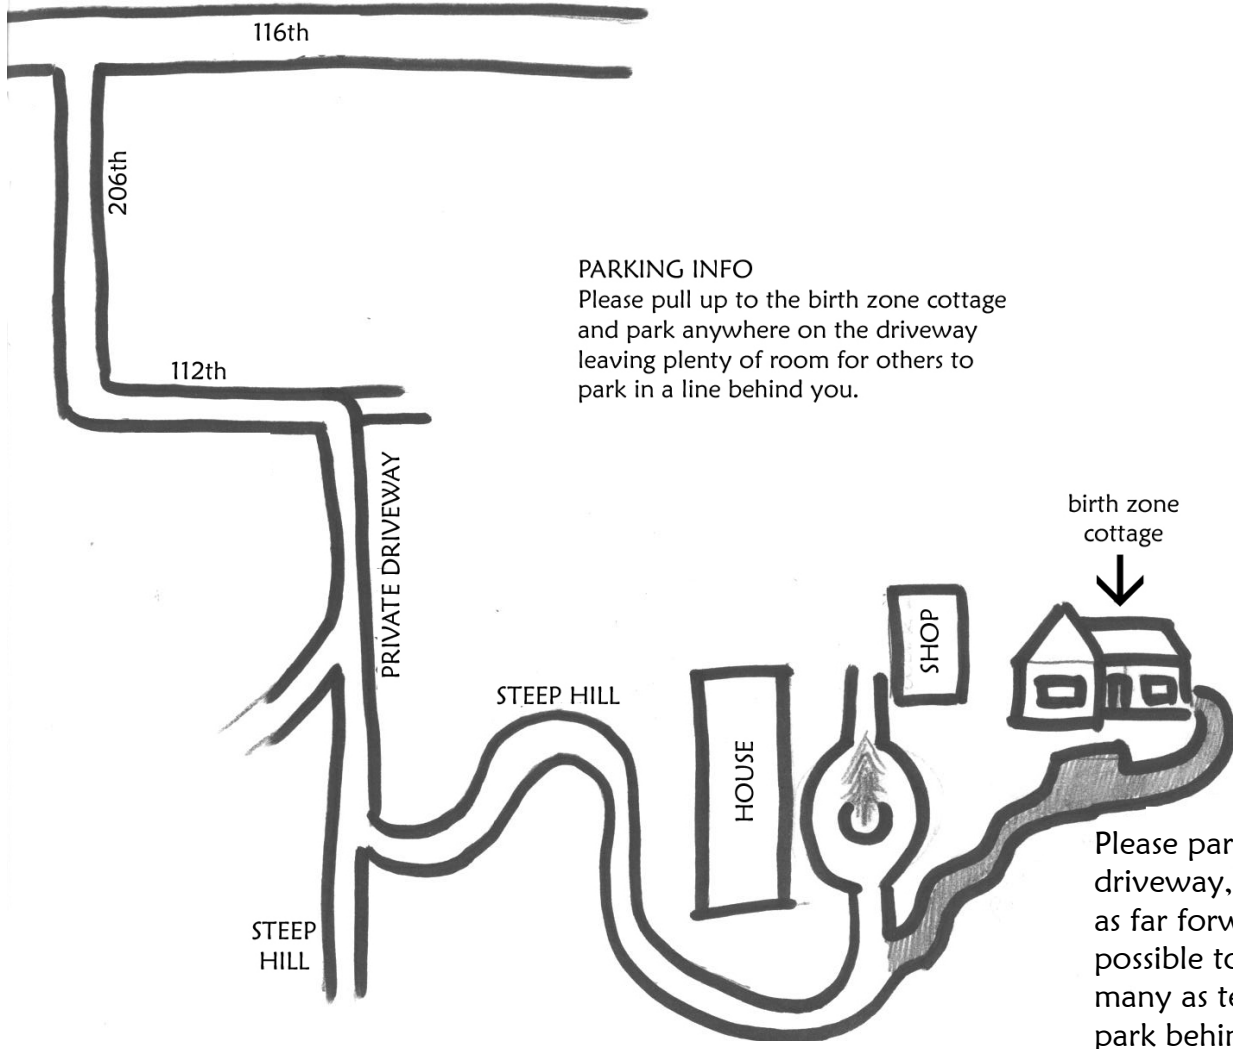

birth zone

20747 NE 112th St, Redmond, WA 98053 / (425) 868-4989 / liz@birthzone.com

This map guides you through the last ½ mile of the journey from the junction of 116th and 206th. This part of the route is on country roads and private driveways so hopefully the map will help you locate the birth zone cottage more easily.

If you know you'll need to leave early, you can park on the circle in front of the main house so you don't get blocked in.